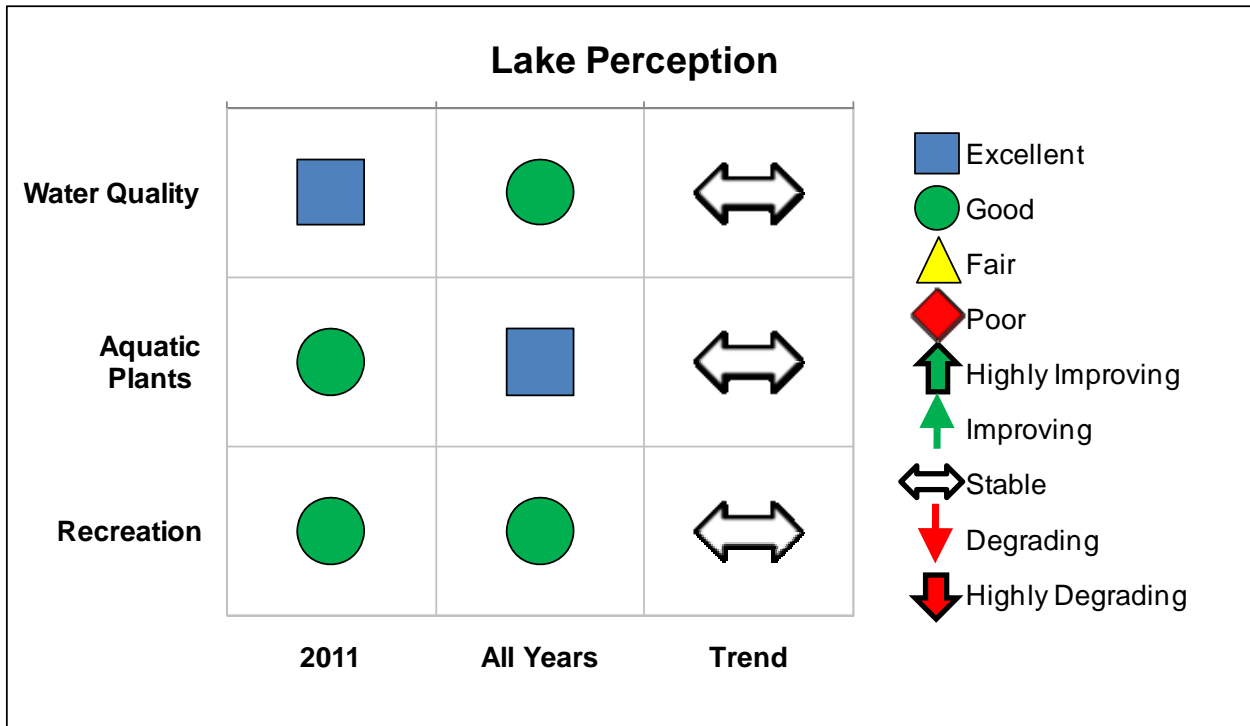

2011 Song Lake Scorecard

2011 Song Lake Scorecard

The 2011 CSLAP annual report for Song Lake will soon be found at <http://www.dec.ny.gov/lands/77876.html>