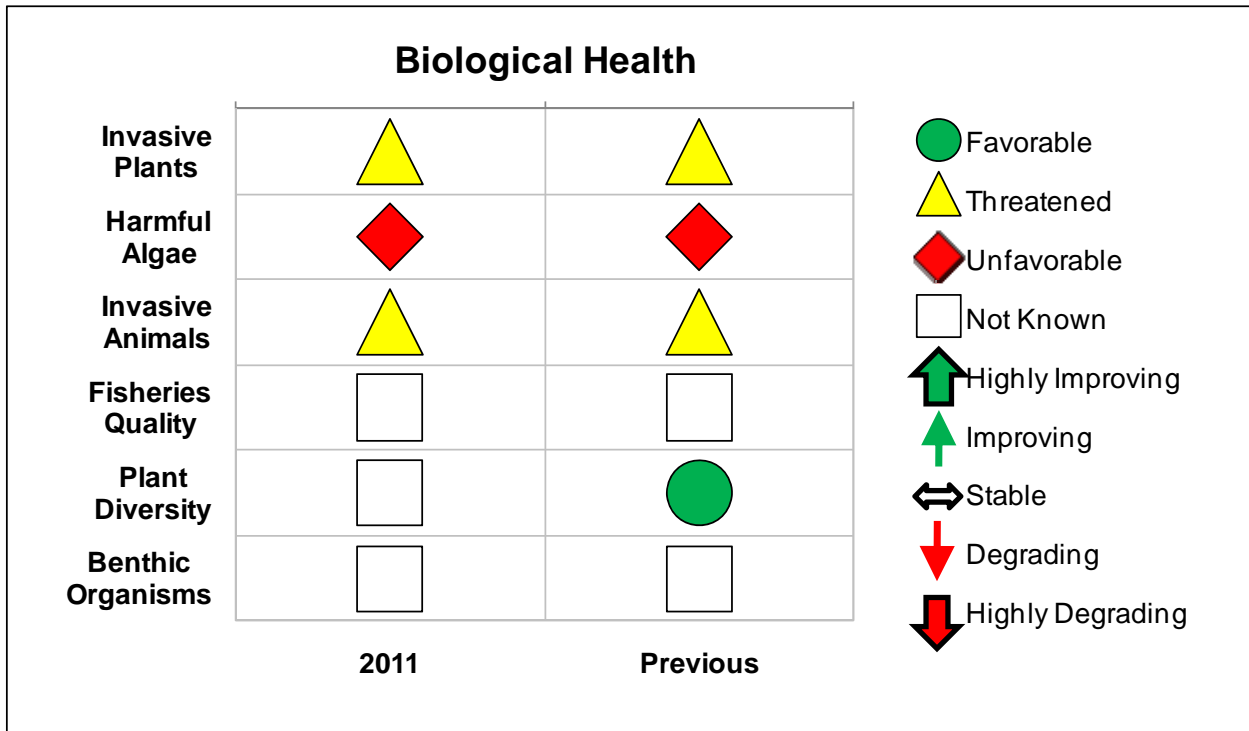

2011 Song Lake Scorecard

2011 Song Lake Scorecard

The 2011 CSLAP annual report for Song Lake will soon be found at <http://www.dec.ny.gov/lands/77876.html>