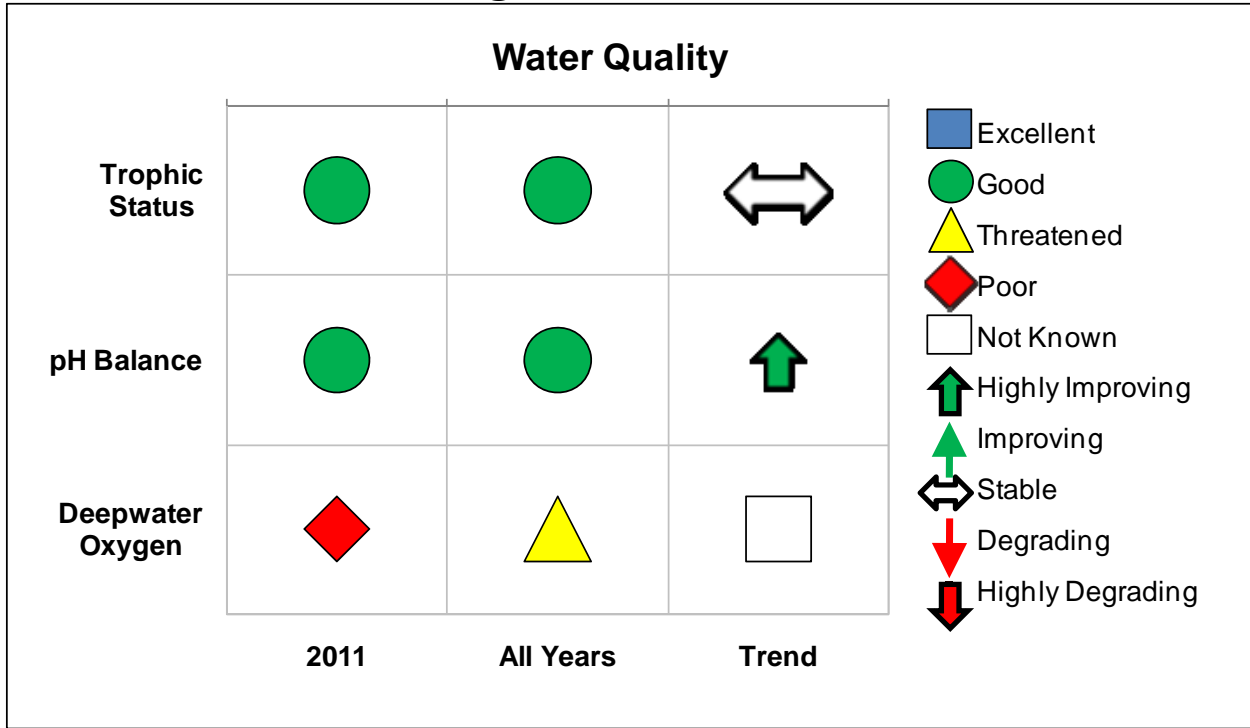

2011 Song Lake Scorecard

2011 Song Lake Scorecard

The 2011 CSLAP annual report for Song Lake will soon be found at <http://www.dec.ny.gov/lands/77876.html>