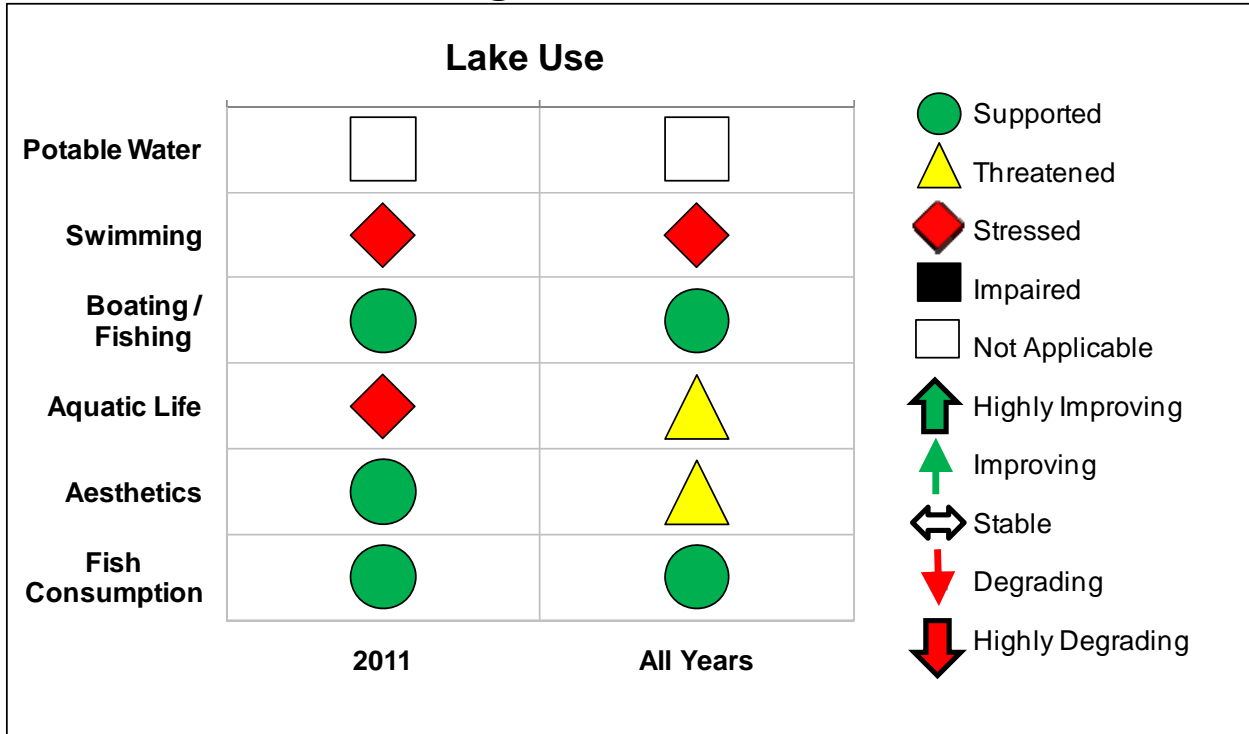

2011 Song Lake Scorecard

2011 Song Lake Scorecard

The 2011 CSLAP annual report for Song Lake will soon be found at <http://www.dec.ny.gov/lands/77876.html>