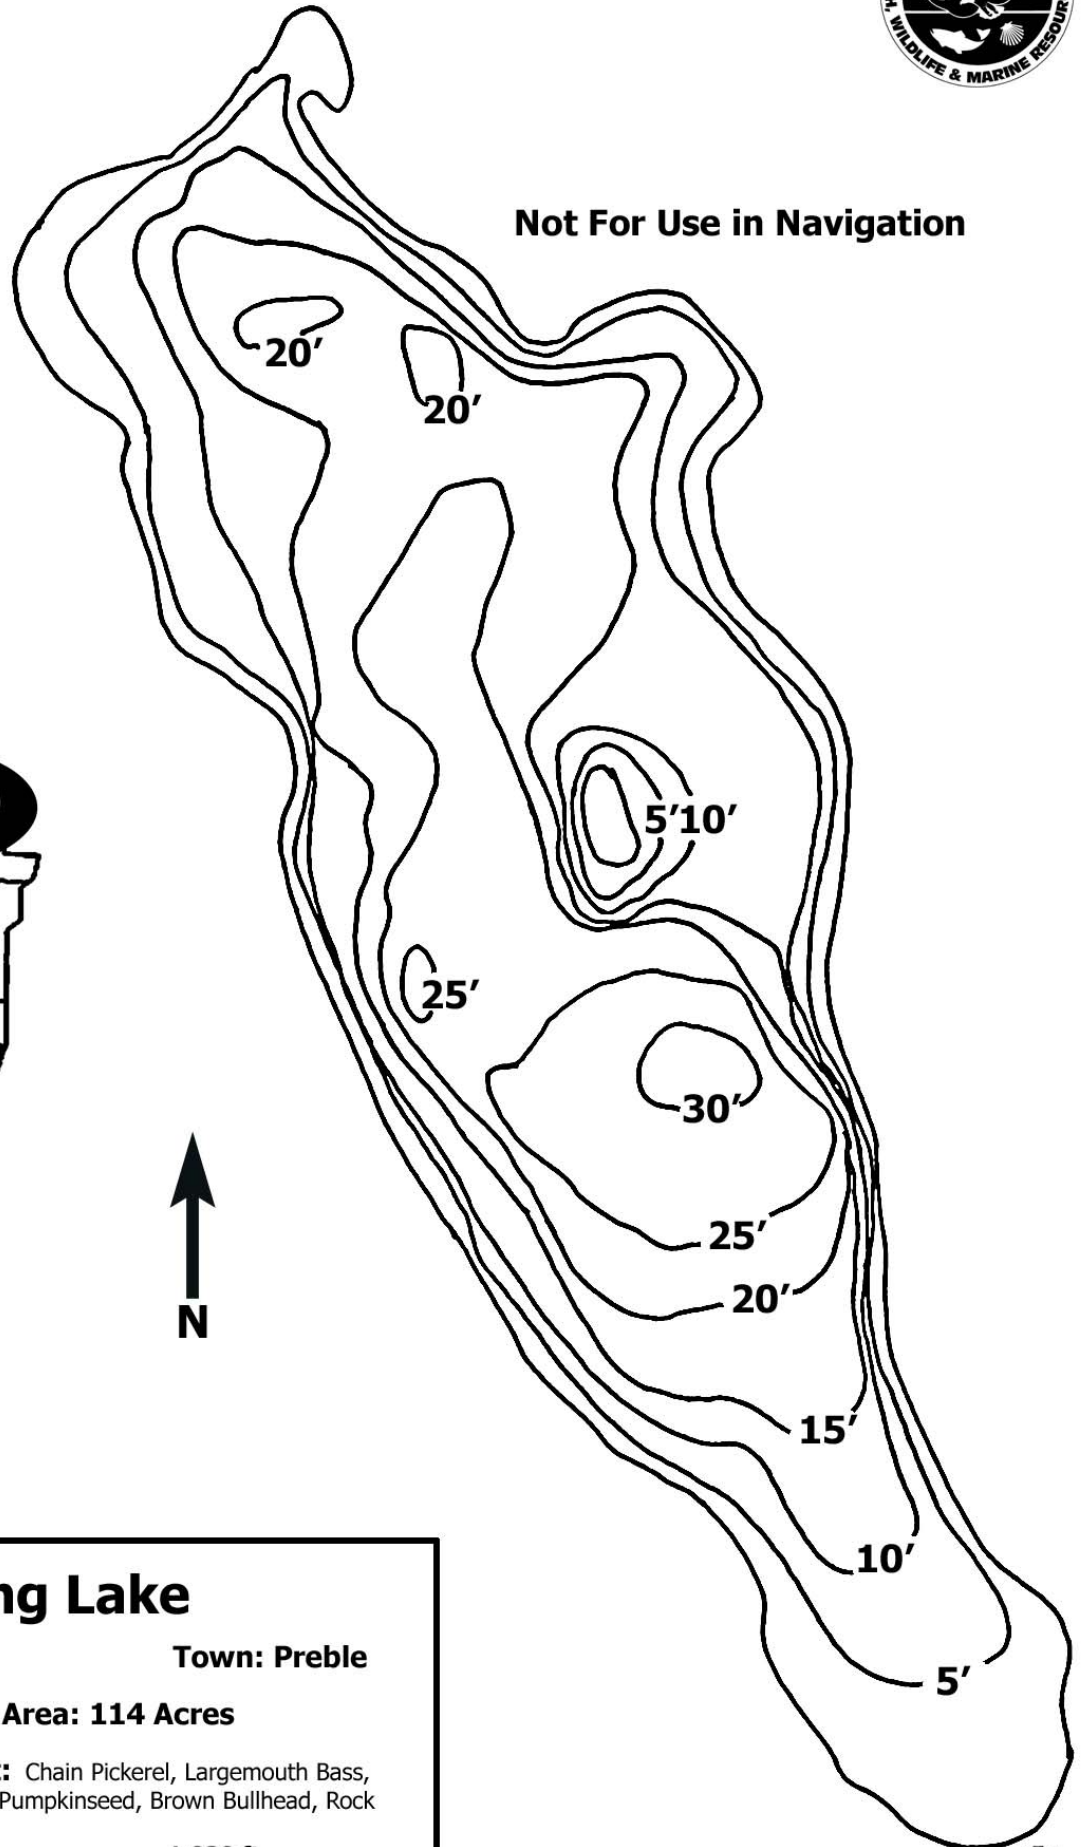

## Region 7

# Song Lake

Not For Use in Navigation

## Song Lake

County: Cortland

Town: Preble

Surface Area: 114 Acres

**Fish Species Present:** Chain Pickerel, Largemouth Bass, Yellow Perch, Black Crappie, Pumpkinseed, Brown Bullhead, Rock Bass, White Sucker

Scale: 0  1,030 ft